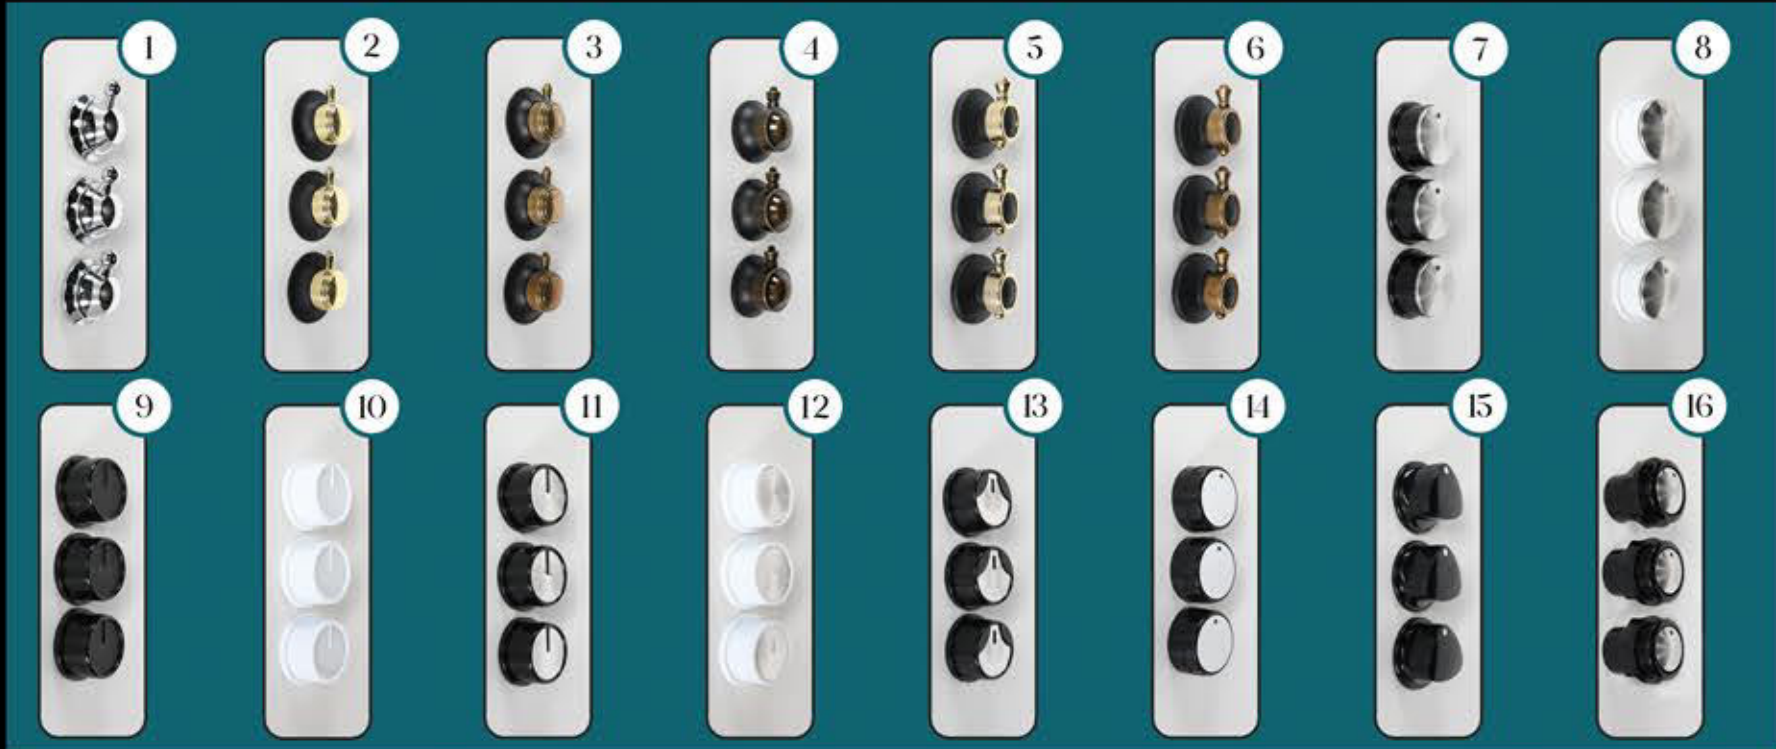

OVEN KNOBS

OVEN HANDLES

sencencer®

*Built-in
Hobs*